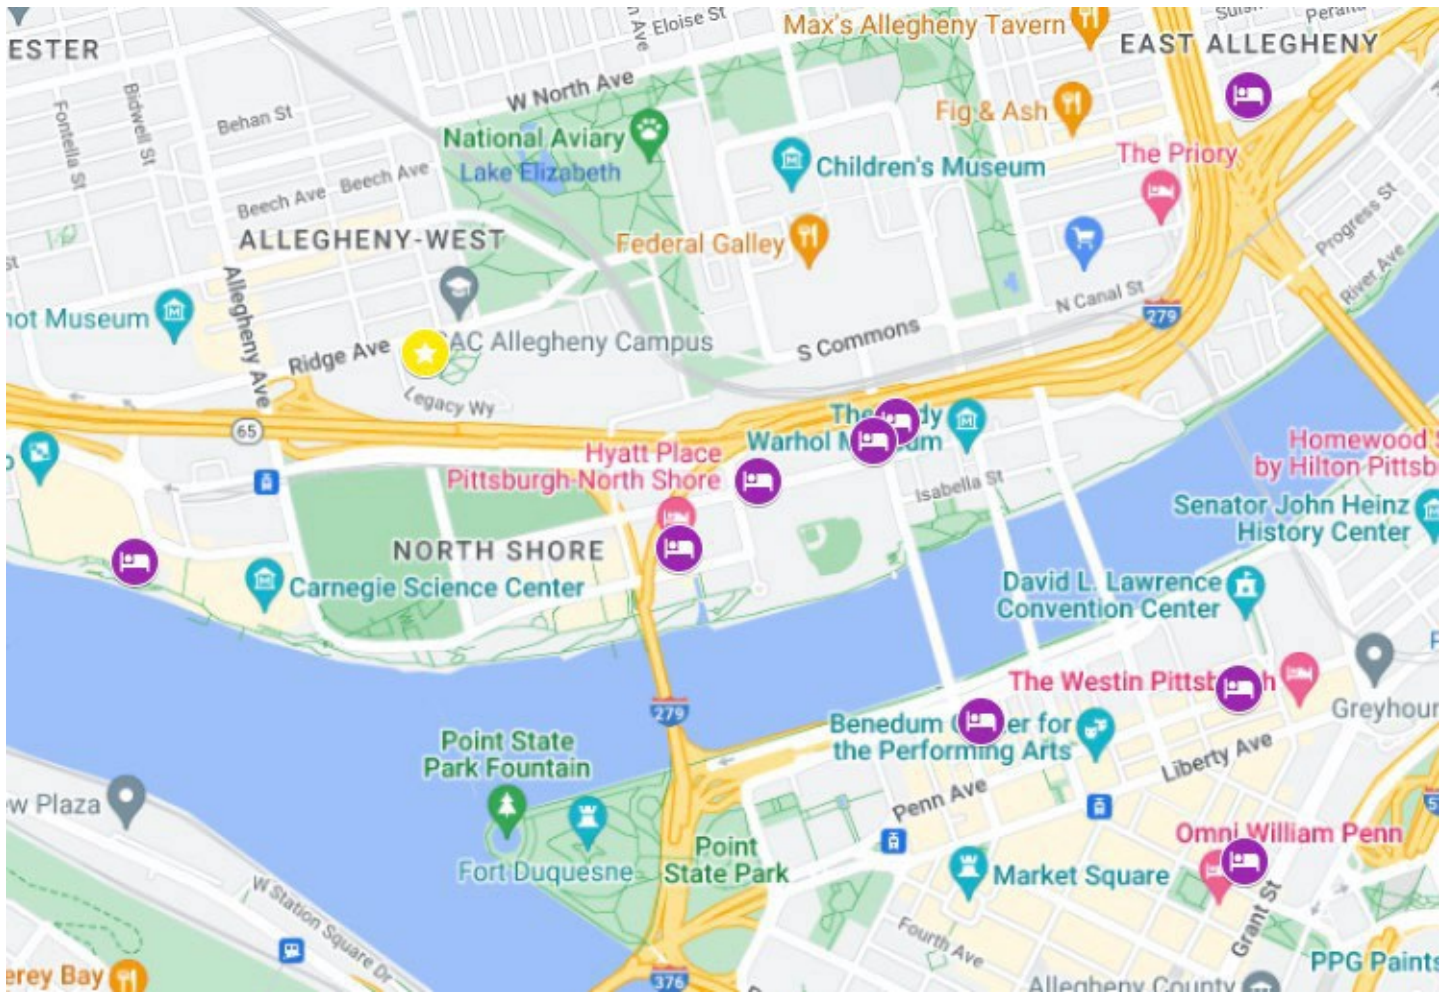

620 William Penn Place

Pittsburgh, PA 15219

855-338-3837

[https://www.monaco-](https://www.monaco-pittsburgh.com/)

[pittsburgh.com/?&utm_source=Google%20My%20Business&utm_medium=organic&utm_campaign=GMB&utm_term=monaco%20pittsburgh](https://www.monaco-pittsburgh.com/?&utm_source=Google%20My%20Business&utm_medium=organic&utm_campaign=GMB&utm_term=monaco%20pittsburgh)