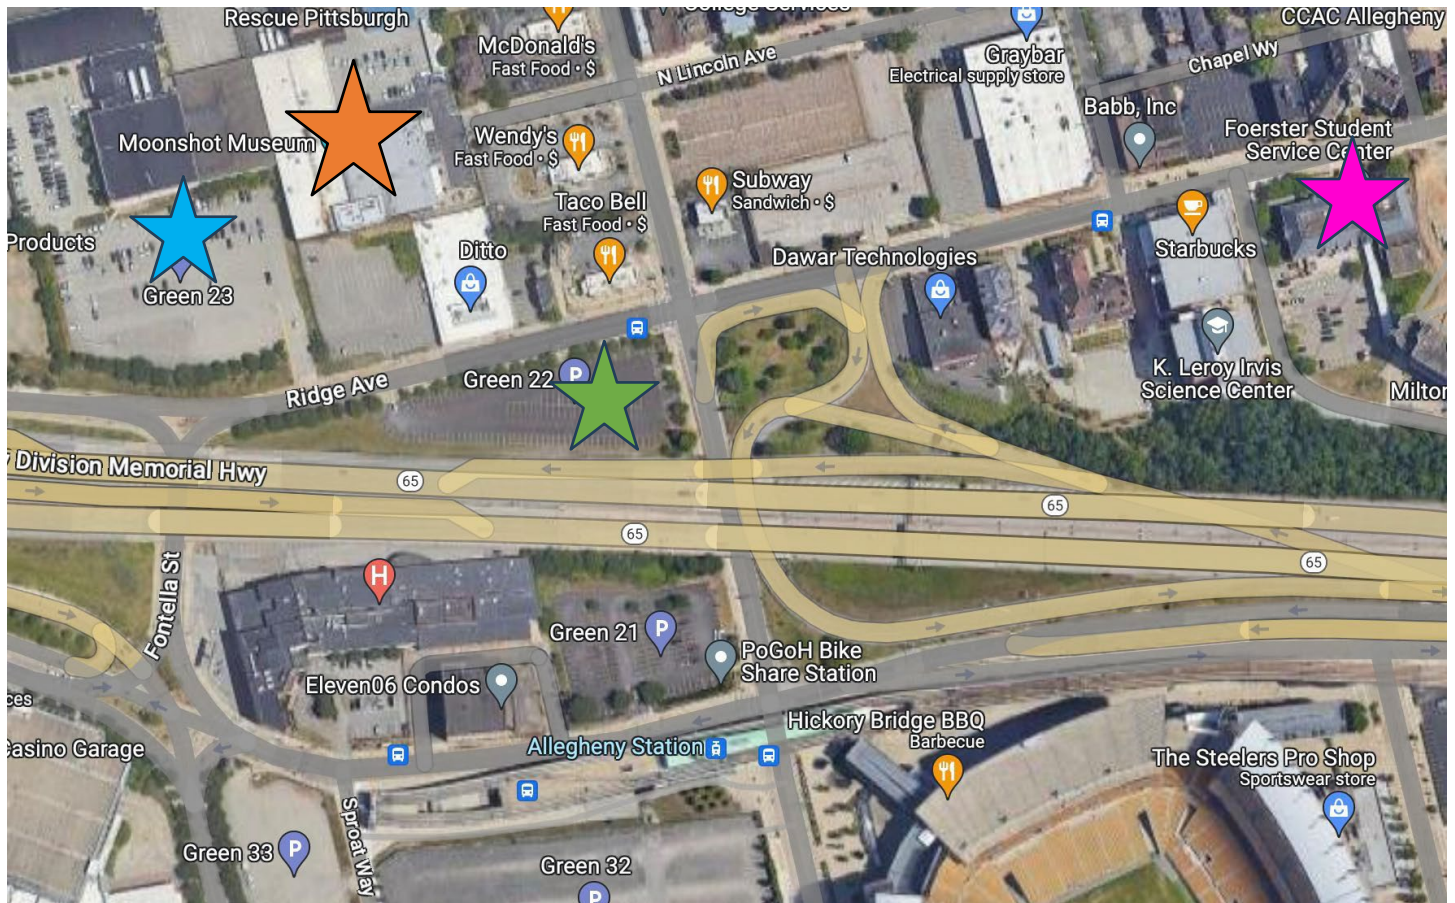

PARKING

PARKING ARRANGEMENTS - Community College of Allegheny County – Allegheny Campus
808 Ridge Avenue, Pittsburgh, PA 15212

Allegheny Campus is located on Pittsburgh's North Shore and surrounded by PNC Park, West Park and Acrisure Stadium. The Allegheny Campus is close to public transportation; campus parking is free.

All meeting activities will be held in the Foerster Student Service Center.

Registrants may park **only** in lot 4 & lot 5. Parking lots are managed by security.

AIRPORT

Pittsburgh International Airport (PIT) is about 20 min/18 miles from CCAC

Should you need or have any special accommodations please reach out to Kratina MacKay at Kratina.mackay@jhuapl.edu or Anna Martin at Anna.martin@jhuapl.edu we will be happy to assist you.